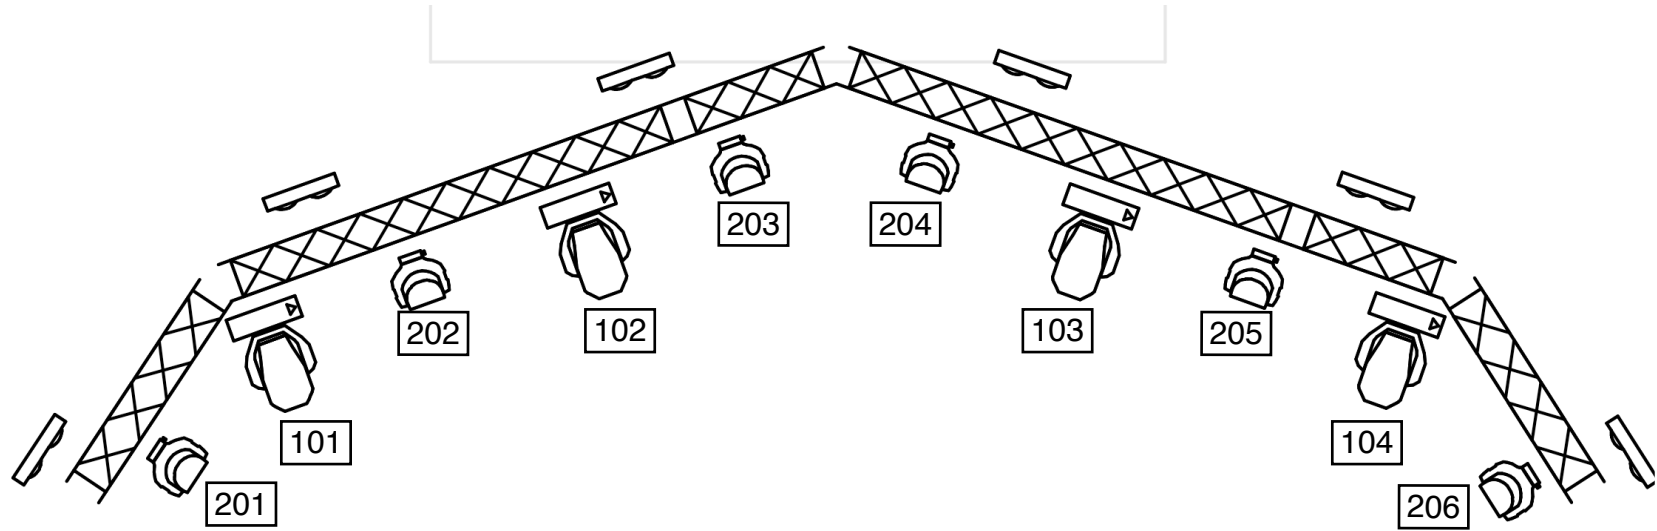

### LX 1 - "Front"

### LX 2 - "Back"

# Patch

Head ID:	Head (type):	Placement:	Dmx Address:
101	Mac 700p Basic mode	LX 1 "Front"	A-001
102	Mac 700p Basic mode	LX 1 "Front"	A-024
103	Mac 700p Basic mode	LX 1 "Front"	A-047
104	Mac 700p Basic mode	LX 1 "Front"	A-070
105	Mac 700p Basic mode	LX 2 "Back"	A-093
106	Mac 700p Basic mode	LX 2 "Back"	A-116
107	Mac 700p Basic mode	LX 2 "Back"	A-139
108	Mac 700p Basic mode	LX 2 "Back"	A-162
109	Mac 700p Basic mode	LX 2 "Back"	A-185
110	Mac 700p Basic mode	LX 2 "Back"	A-208
201	Mac 301 16 bit mode (19 ch)	LX 1 "Front"	A-248
202	Mac 301 16 bit mode (19 ch)	LX 1 "Front"	A-267
203	Mac 301 16 bit mode (19 ch)	LX 1 "Front"	A-286
204	Mac 301 16 bit mode (19 ch)	LX 1 "Front"	A-305
205	Mac 301 16 bit mode (19 ch)	LX 1 "Front"	A-324
206	Mac 301 16 bit mode (19 ch)	LX 1 "Front"	A-343
207	Mac 301 16 bit mode (19 ch)	LX 2 "Back"	A-362
208	Mac 301 16 bit mode (19 ch)	LX 2 "Back"	A-381
209	Mac 301 16 bit mode (19 ch)	LX 2 "Back"	A-400
210	Mac 301 16 bit mode (19 ch)	LX 2 "Back"	A-419
211	Mac 301 16 bit mode (19 ch)	LX 2 "Back"	A-438
212	Mac 301 16 bit mode (19 ch)	LX 2 "Back"	A-457
301	Atomic m. scroller	LX 2 "Back"	A-480
302	Atomic m. scroller	LX 2 "Back"	A-490