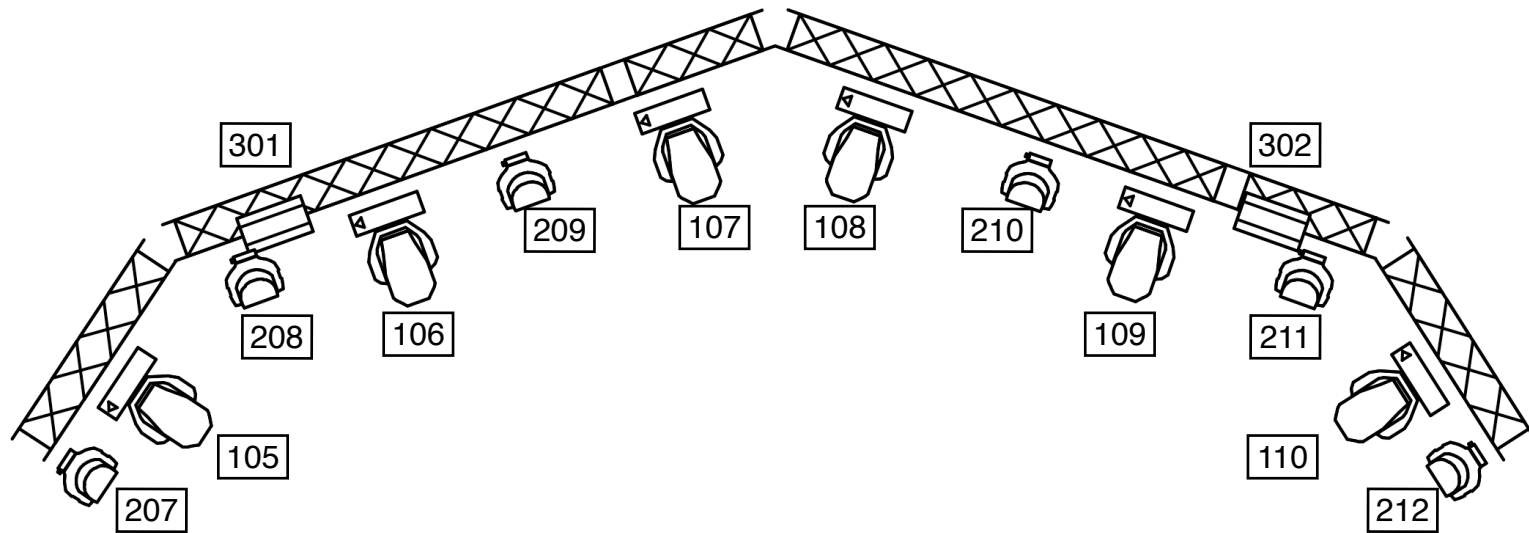

### LX 1 - "Front"

### LX 2 - "Back"

# Patch

Head ID:	Head (type):	Placement:	Dmx Address:
101	Mac 700p Basic mode	LX 1 "Front"	A-001
102	Mac 700p Basic mode	LX 1 "Front"	A-024
103	Mac 700p Basic mode	LX 1 "Front"	A-047
104	Mac 700p Basic mode	LX 1 "Front"	A-070
105	Mac 700p Basic mode	LX 2 "Back"	A-093
106	Mac 700p Basic mode	LX 2 "Back"	A-116
107	Mac 700p Basic mode	LX 2 "Back"	A-139
108	Mac 700p Basic mode	LX 2 "Back"	A-162
109	Mac 700p Basic mode	LX 2 "Back"	A-185
110	Mac 700p Basic mode	LX 2 "Back"	A-208
201	Mac 301 16 bit mode (19 ch)	LX 1 "Front"	A-248
202	Mac 301 16 bit mode (19 ch)	LX 1 "Front"	A-267
203	Mac 301 16 bit mode (19 ch)	LX 1 "Front"	A-286
204	Mac 301 16 bit mode (19 ch)	LX 1 "Front"	A-305
205	Mac 301 16 bit mode (19 ch)	LX 1 "Front"	A-324
206	Mac 301 16 bit mode (19 ch)	LX 1 "Front"	A-343
207	Mac 301 16 bit mode (19 ch)	LX 2 "Back"	A-362
208	Mac 301 16 bit mode (19 ch)	LX 2 "Back"	A-381
209	Mac 301 16 bit mode (19 ch)	LX 2 "Back"	A-400
210	Mac 301 16 bit mode (19 ch)	LX 2 "Back"	A-419
211	Mac 301 16 bit mode (19 ch)	LX 2 "Back"	A-438
212	Mac 301 16 bit mode (19 ch)	LX 2 "Back"	A-457
301	Atomic m. scroller	LX 2 "Back"	A-480
302	Atomic m. scroller	LX 2 "Back"	A-490